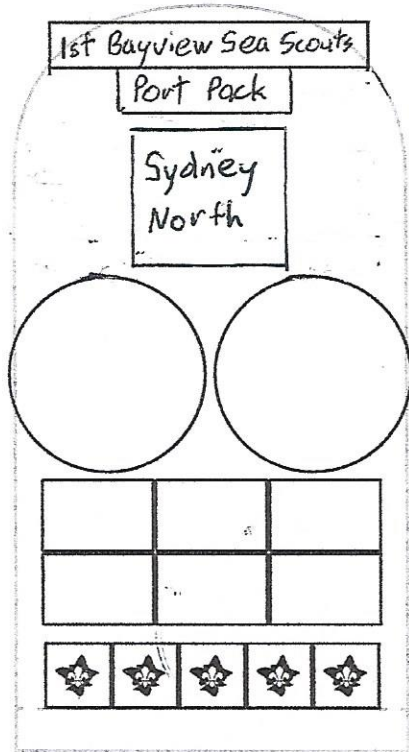

Uniform

Layout for Youth Members

Right Sleeve
MY IDENTITY

Name Tapes

District / Region Badge

Scouts4SDGs
(Earth Tribe, Scouts of the World)
& other badges

Additional Awards
(Camper, Duke of Edinburgh, First Aid, International Ambassador, Landcare, Mental Health First Aid, Personal Development, Pilot Wings, SES, Their Service, Our Heritage, Unit Management, Walkabout) Anchor

Introduction to Section Badge

○ Patrol Emblem
(Temporary)

Rover Scout Knot & Bar (Dashed)

Peak Award Badges

Special Interest Area Badges

Outdoor Adventure Skills Badges

Left Sleeve
MY JOURNEY

FRONT
MY INVOLVEMENT