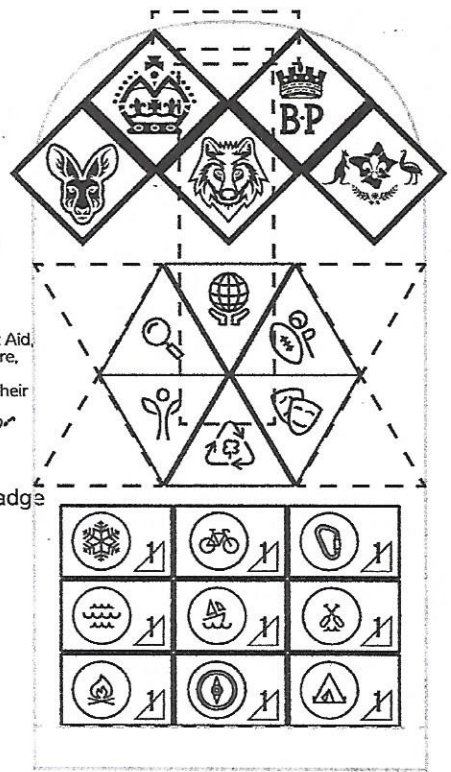

Uniform

Layout for Youth Members

Right Sleeve
MY IDENTITY

Name Tapes

District / Region Badge

Scouts4SDGs
(Earth Tribe, Scouts of the World)
& other badges

Additional Awards
(Camper, Duke of Edinburgh, First Aid, International Ambassador, Landcare, Mental Health First Aid, Personal Development, Pilot Wings, SES, Their Service, Our Heritage, Unit Management, Walkabout) Anchor

Introduction to Section Badge

○ Patrol Emblem
(Temporary)

Rover Scout Knot & Bar (Dashed)

Peak Award Badges

Special Interest Area Badges

Outdoor Adventure Skills Badges

Left Sleeve
MY JOURNEY

FRONT
MY INVOLVEMENT